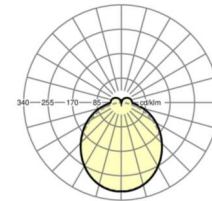

MECHANICS

Housing colour	silver grey/white aluminium RAL 9006
Dimensions (LxWxDxH)	1531mm x 55mm x 37mm
Weight (net)	1.9kg
Type of installation	Mounting rail system installation, Light structure

Dimensions

L	1531 mm	Length
B	55 mm	Width
H	37 mm	Height

DEEP-LINK

<https://www.regiolux.de/en/article/19470004035>

Reference	LED 8000lm 840
ηLB	100 %
Φ ↓/↑	90 % / 10 %
UGR lat./long.	26.5 / 25.9